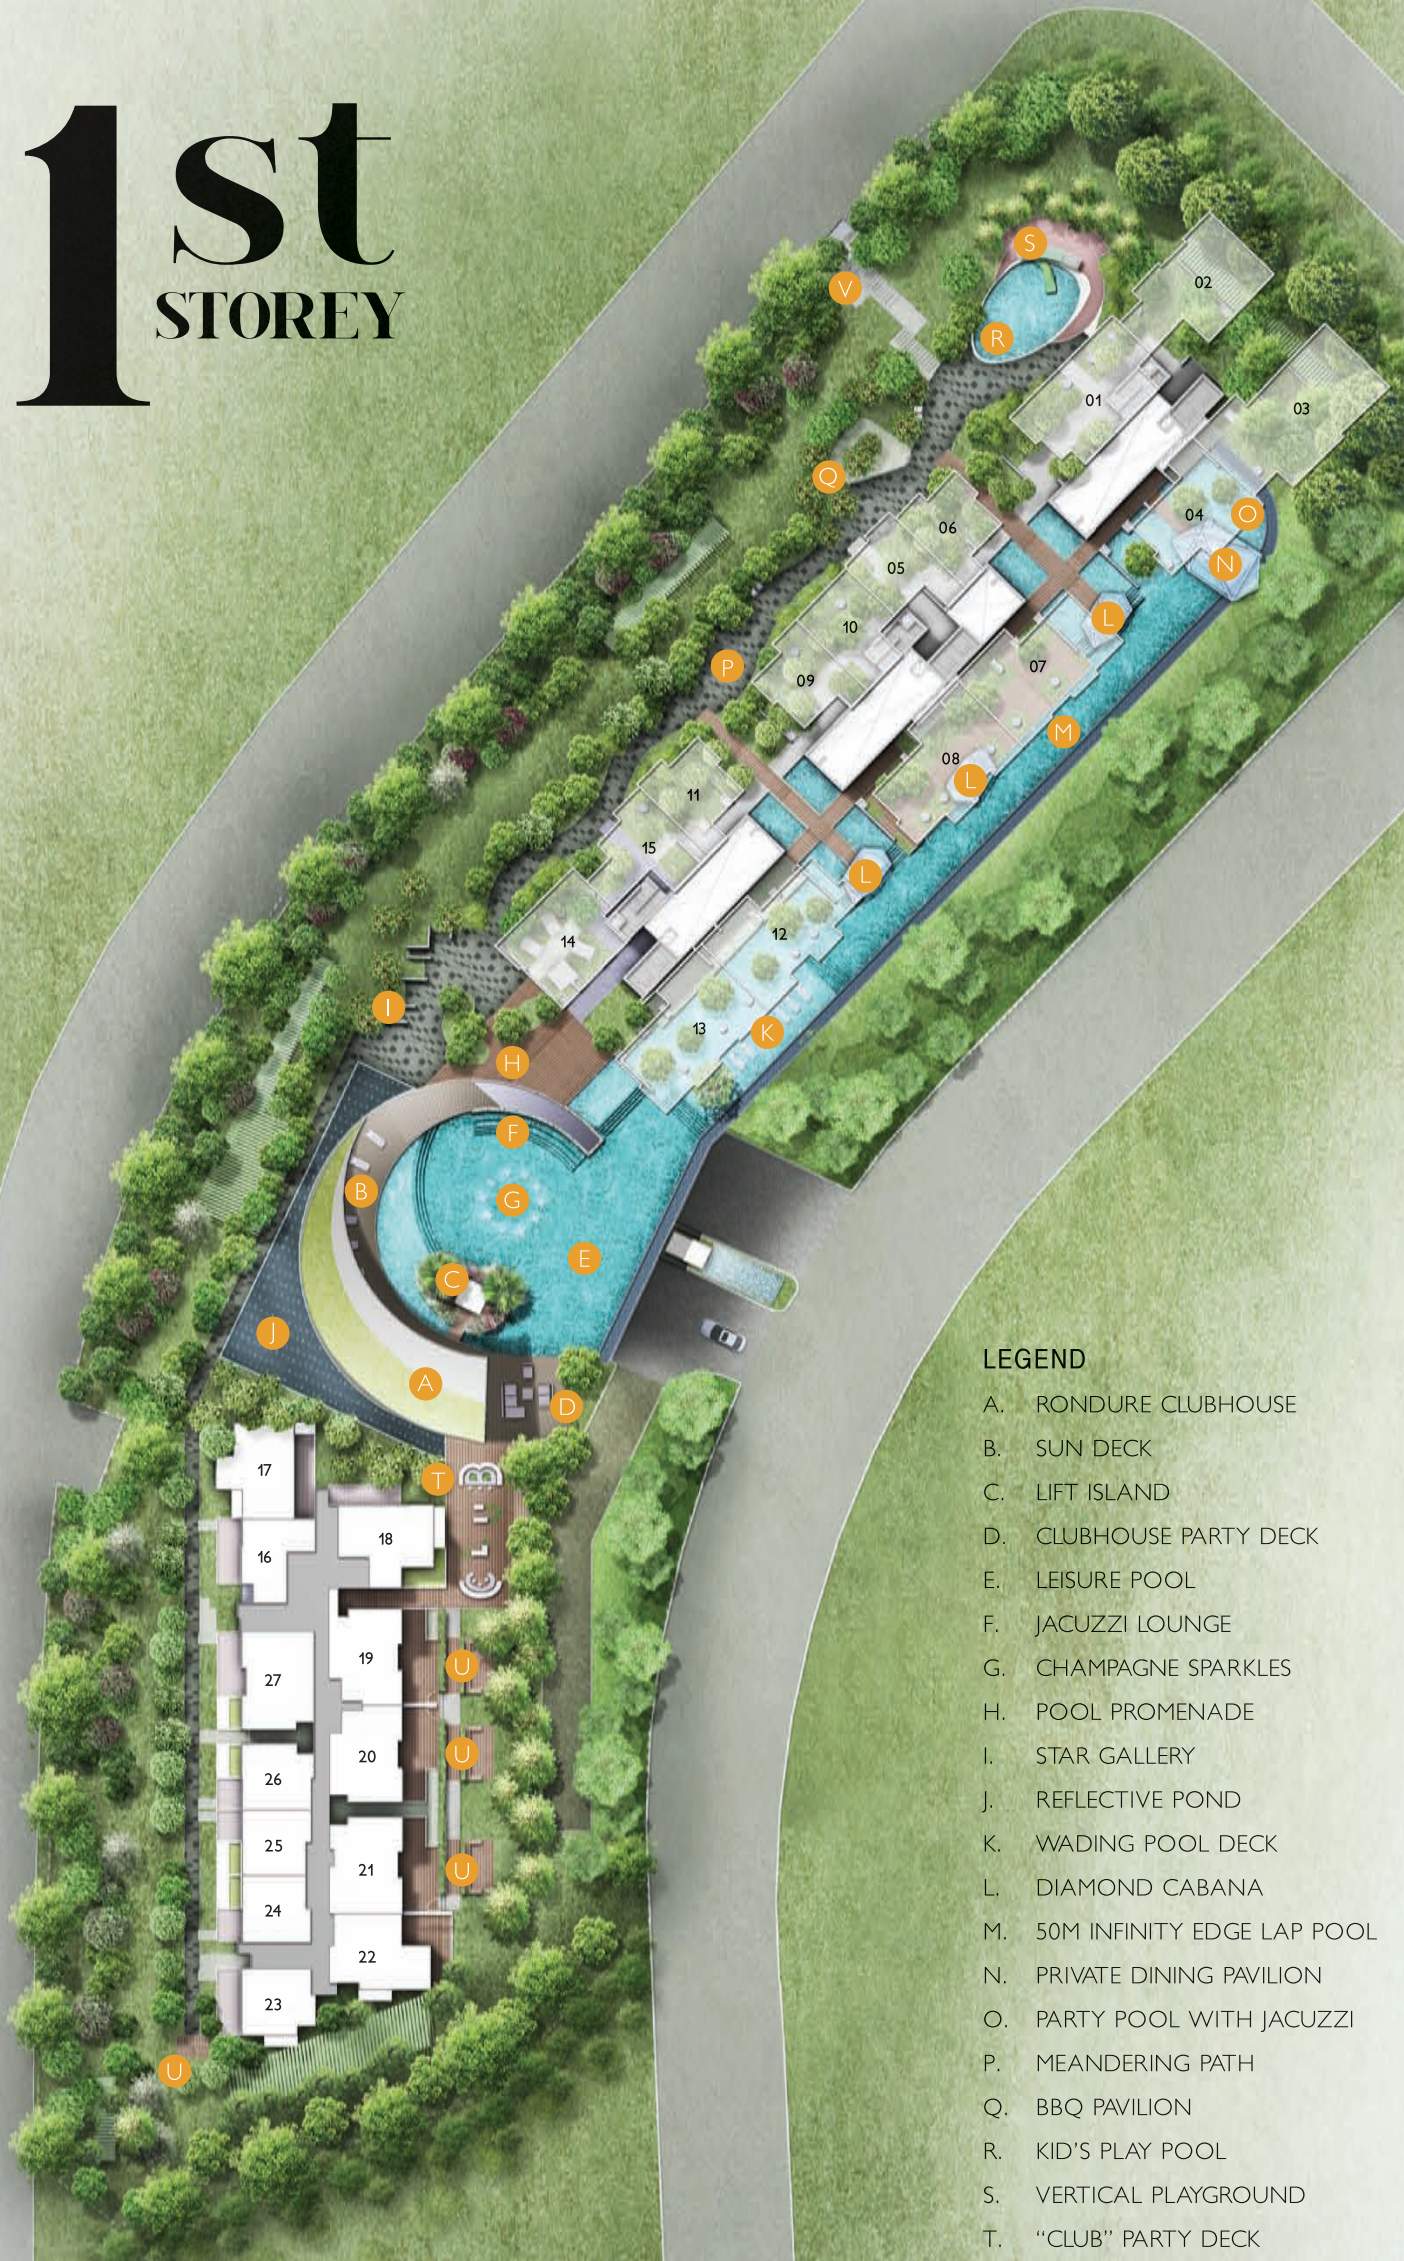

# 1st STOREY

## LEGEND

- A. RONDURE CLUBHOUSE
- B. SUN DECK
- C. LIFT ISLAND
- D. CLUBHOUSE PARTY DECK
- E. LEISURE POOL
- F. JACUZZI LOUNGE
- G. CHAMPAGNE SPARKLES
- H. POOL PROMENADE
- I. STAR GALLERY
- J. REFLECTIVE POND
- K. WADING POOL DECK
- L. DIAMOND CABANA
- M. 50M INFINITY EDGE LAP POOL
- N. PRIVATE DINING PAVILION
- O. PARTY POOL WITH JACUZZI
- P. MEANDERING PATH
- Q. BBQ PAVILION
- R. KID'S PLAY POOL
- S. VERTICAL PLAYGROUND
- T. "CLUB" PARTY DECK
- U. CHILL-OUT LOUNGE
- V. SIDE GATE